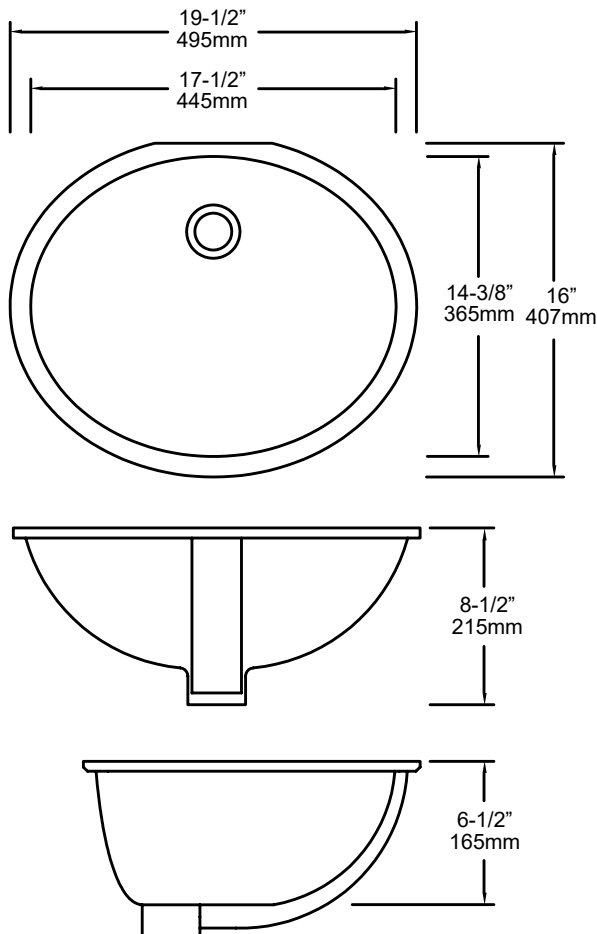

US-1714

*SHOWN IN WHITE

Style:

- Undermount
- Lavatory Sink
- Single Oval Bowl

Material:

- Porcelain

Size:

- Overall: 19.5" x 16" x 8.5"
- Bowl Size: 17.5" x 14.375" x 6.5"

Certifications:

- cUPC
- CSA

Important:

Dimensions of fixtures are nominal and may vary within the range of tolerances established by ANSI Standard A112.19.2. These measurements are subject to change or cancellation. No responsibility is assumed for use of superseded or voided pages.

- US-1714W..... UPC: 813649029758
- US-1714B UPC: 813649029727
- US-1714BO UPC: 813649029741
- US-1714BK UPC: 813649029734