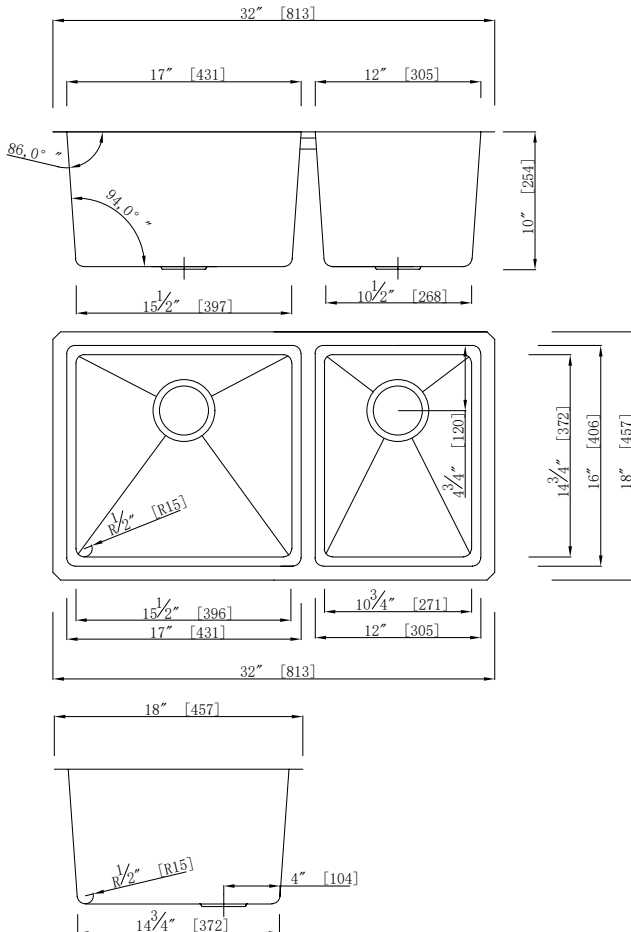

Warranty:

- Lifetime Limited Warranty

Available Color/Finish

Available Accessories:

- Bottom Grid(s): GSMZ-BG6040
- Basket Strainer: DSA-PBSSS