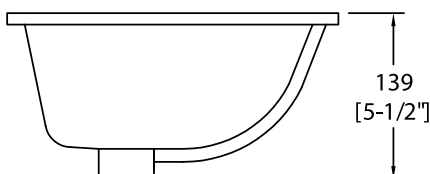

Warranty:

- Lifetime Limited Warranty

Available Color/Finish

W - White
B - Biscuit
BK - Black

Applies To Models:

- US-1813W..... UPC: 813649029840
- US-1813B ..... UPC: 813649029826
- US-1813BK ..... UPC: 813649029833