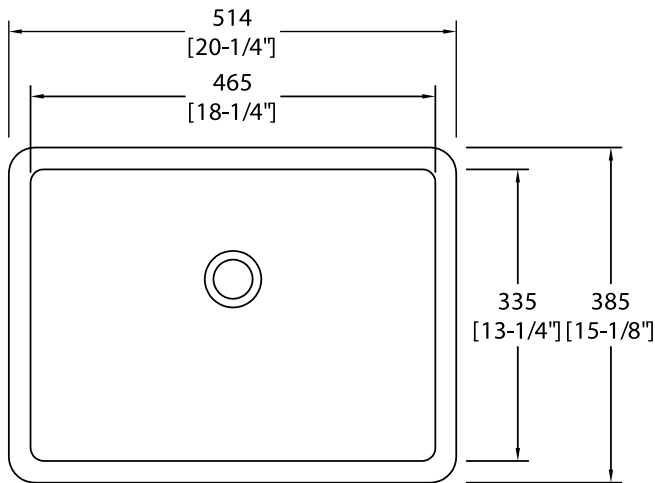

Warranty:

- Lifetime Limited Warranty

Available Color/Finish

W - White
B - Biscuit
BK - Black

Applies To Models:

- US-1813W..... UPC: 813649029840
- US-1813B ..... UPC: 813649029826
- US-1813BK ..... UPC: 813649029833