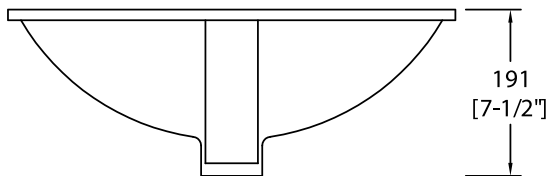

Warranty:

- Lifetime Limited Warranty

Available Color/Finish

W - White
B - Biscuit
BK - Black

Applies To Models:

- US-1813W..... UPC: 813649029840
- US-1813B ..... UPC: 813649029826
- US-1813BK ..... UPC: 813649029833