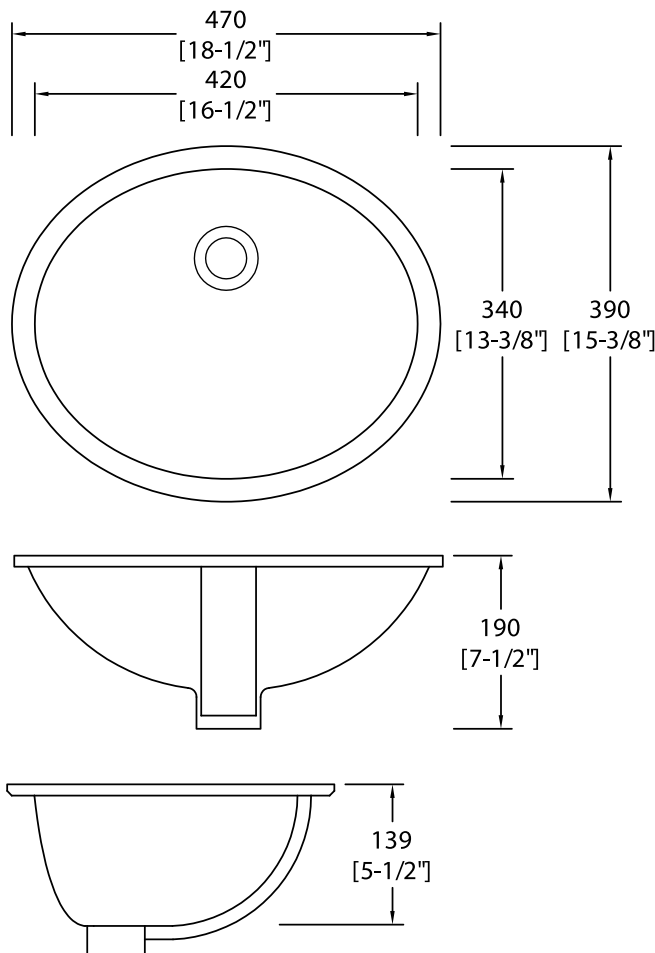

Warranty:

- Lifetime Limited Warranty

Available Color/Finish

W - White
B - Biscuit
BK - Black

Applies To Models:

- US-1613W..... UPC: 813649029697
- US-1613B..... UPC: 813649029673
- US-1613BK..... UPC: 813649029680