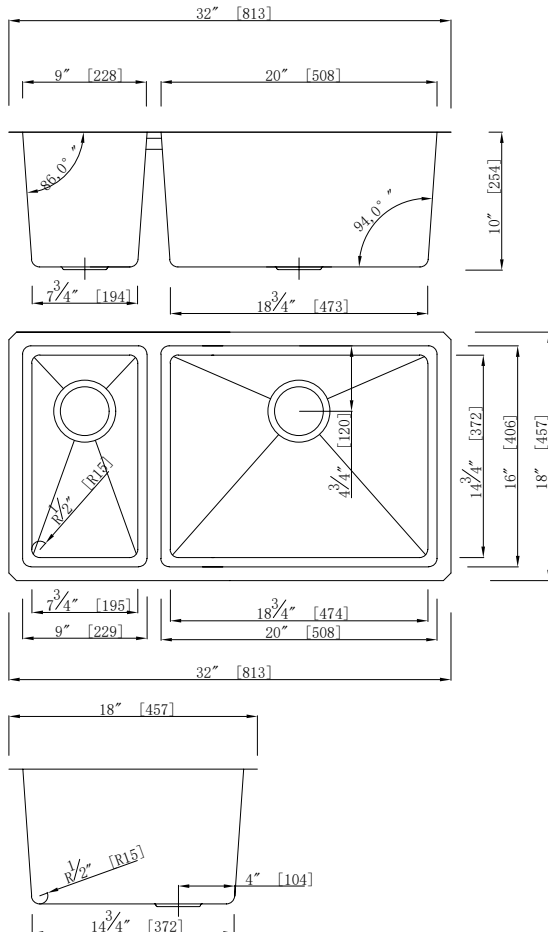

Warranty:

- Lifetime Limited Warranty

Available Color/Finish

Available Accessories:

- Bottom Grid(s): GSMZ-BG7030
- Basket Strainer: DSA-PBSSS